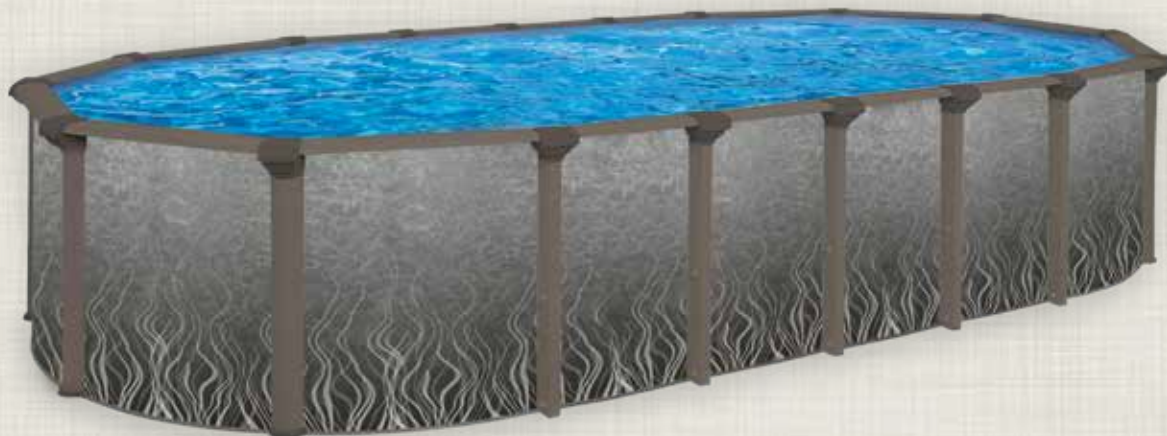

Like a Queen, The Victoria brings unique style, beauty and grace. The design inspired wall, color coordinated posts and top seat will complement any backyard. This pool is designed to whatever kids or Mother Nature can dish out. The 7" top seat and 6" steel posts with unique interlocking resin caps and resin foot collar gives the whole pool strength, support and style. Every Victoria pool is produced in North America and features a Vinyl Works deluxe liner, also manufactured in North America.

THE VICTORIA

www.BlueCascadePools.com

Features:

- 52" Pool Height
- 7" Top Rail
- 6" Steel Posts protected with polymer paint and Krystal Kote®
- Weatherized Polymer Coated Heavy Gage Steel Wall
- Design Inspired Wall
- Interlocking Resin Caps and Foot Collar

SIZES & SPECIFICATIONS

Round Pool 52"
Size/Feet
15' x 52"
18' x 52"
21' x 52"
24' x 52"
27' x 52"

A-Brace Oval Pool 52"
Size/Feet
16' x 26' x 52"
18' x 33' x 52"

*Non Buttress System (NBS) pools are special order only.